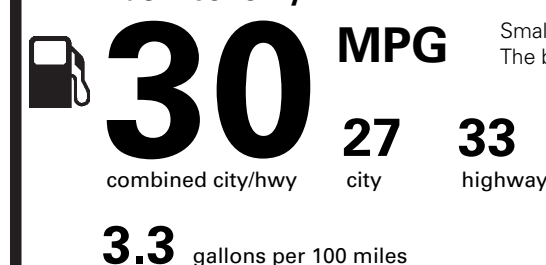

595.00

NO CHARGE

PRICE INFORMATION

BASE PRICE	\$24,885.00
TOTAL OPTIONS/OTHER	595.00
TOTAL VEHICLE & OPTIONS/OTHER	25,480.00
DESTINATION & DELIVERY	1,245.00

EPA DOT Fuel Economy and Environment

Gasoline Vehicle

Fuel Economy

Small SUVs range from 16 to 120 MPG. The best vehicle rates 136 MPGe.

You save **\$750**

in fuel costs over 5 years compared to the average new vehicle.

Annual fuel cost

\$1,350

Fuel Economy & Greenhouse Gas Rating (tailpipe only) Smog Rating (tailpipe only)